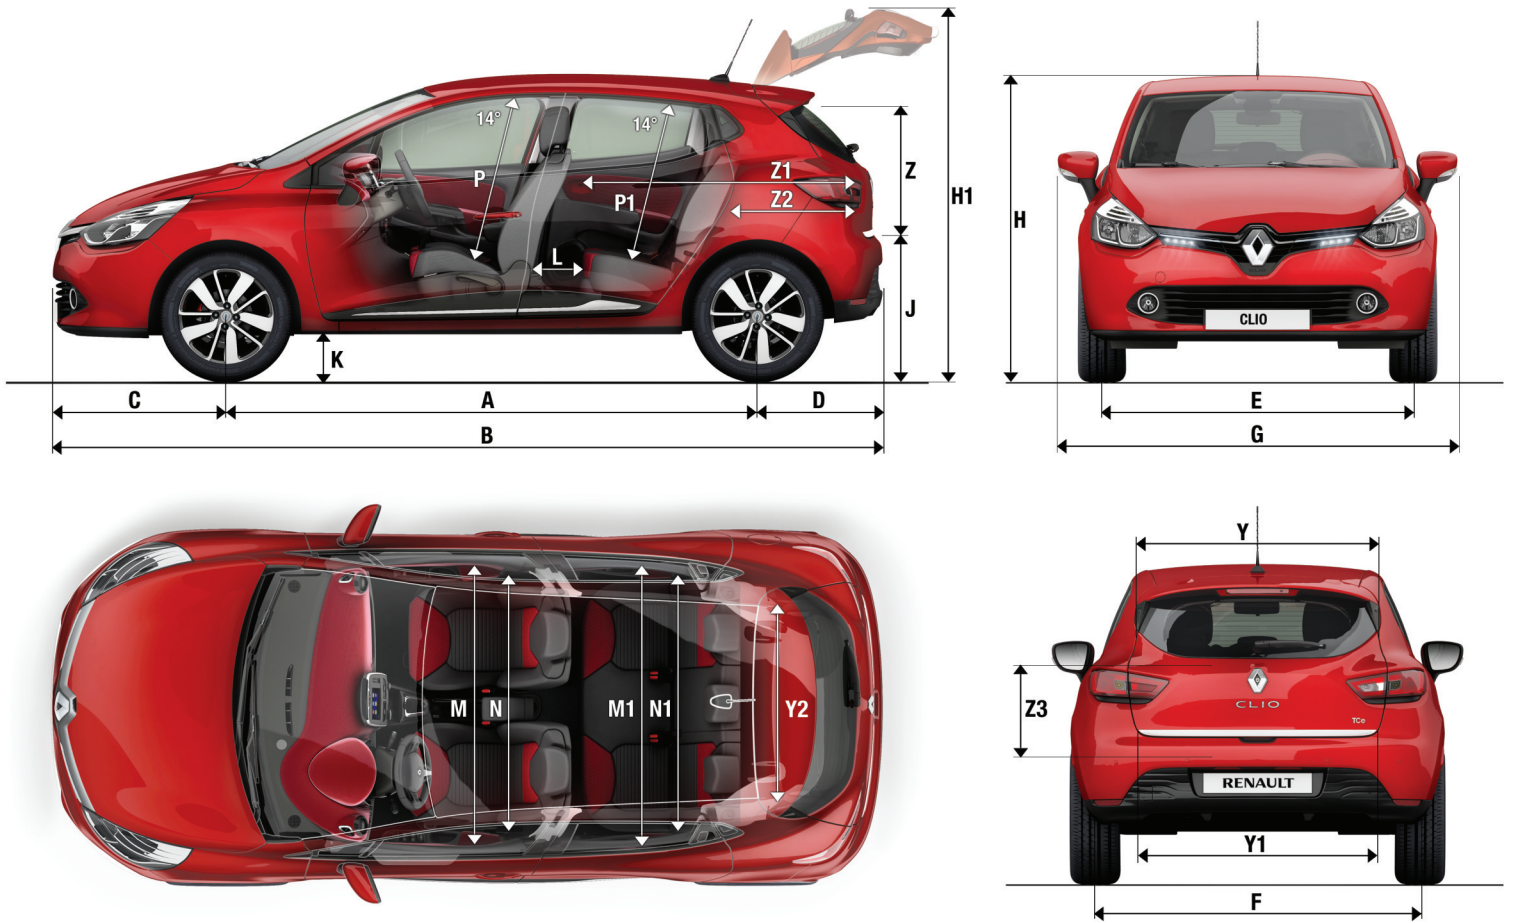

DIMENSIONS NEW CLIO

BOOT VOLUME (dm³)

VDA (ISO 3832) (up to parcel shelf)	300
Maximum volume, with rear seats folded (up to roof)	1,146

DIMENSIONS (mm)

A	Wheelbase	2,589
B	Overall length	4,062
C	Front overhang	851
D	Rear overhang	622
E	Front track	1,506/1,498*
F	Rear track	1,506/1,498*
G	Overall width without/with door mirrors	1,732/1,945
H	Height (unladen)	1,448
H1	Height (unladen) with tailgate open	1,920
J	Boot sill height (unladen)	716
K	Ground clearance (laden)	≥ 120
L	Knee room (rear passengers)	140
M	Front elbow room	1,363
M1	Rear elbow room	1,378
N	Front shoulder room	1,370
N1	Rear shoulder room	1,307
P	Front headroom	880
P1	Rear headroom	847
Y	Upper boot aperture width	770
	Maximum boot aperture width	1,038
Y1	Lower boot aperture width	905
Y2	Width between wheel wells	1,011
Z	Boot aperture height	550
Z1	Maximum load length (from tailgate to folded rear seats)	1,388
Z2	Load length (up to seat backs)	649
Z3	Height up to parcel shelf	558

* 15"/16" and 17" wheels